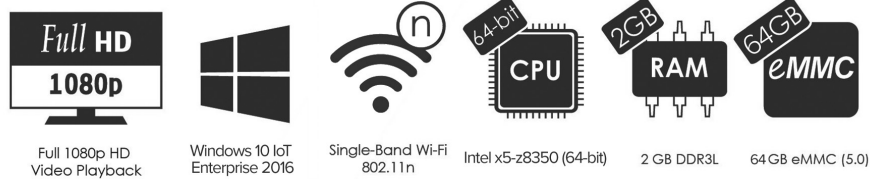

HS860 Media Signage Player

With the Hughes HS860 media player, getting up and running on world-class digital signage is now more affordable than ever before.

The Hughes HS860 is an advanced, Windows-based, wireless-enabled digital media player designed to provide HD video and image playback to a single screen. Offering full 1080p HD playback, the HS860 is capable of storing 6–8 hours of HD video, enabling your organization to leverage the power of video to better engage your customers and employees. Further, the player can be configured to play in remote locations with a wide range of content and layouts.

The HS860 arrives as an out-of-the-box, ready-to-install appliance. Utilizing a simple setup wizard, the customer connects the player to their preferred network and the Hughes MediaGate Server. Once connected, the player receives the necessary content and information to assume the desired playback role. Multiple players can run on a single network, and players can be moved from location to location.

Technical Specifications

- Processor: Intel X5-Z8350 (64 bit)
- GPU: Intel HD Graphics
- Memory: 4 GB DDR3
- Internal storage: 64 GB eMMC 5.0
- Wireless connectivity: 802.11ac 2 Dual-Band Wi-Fi (2.4 Ghz/5.0 Ghz)
- Operating system: Windows 10 IoT
- Video output: HDMI 1.4, 1080p (1920 x 1080)
- Audio output: Via HDMI 1.4b, 3.5 mm stereo jack, optical SPDIF
- Peripheral interface: RJ-45 Ethernet (10/100/1000 Mbps), USB 2.0 port x 3, USB 3.0 port x 1
- Power: DC 12V, 3A adaptor included (CE- and FCC-certified)